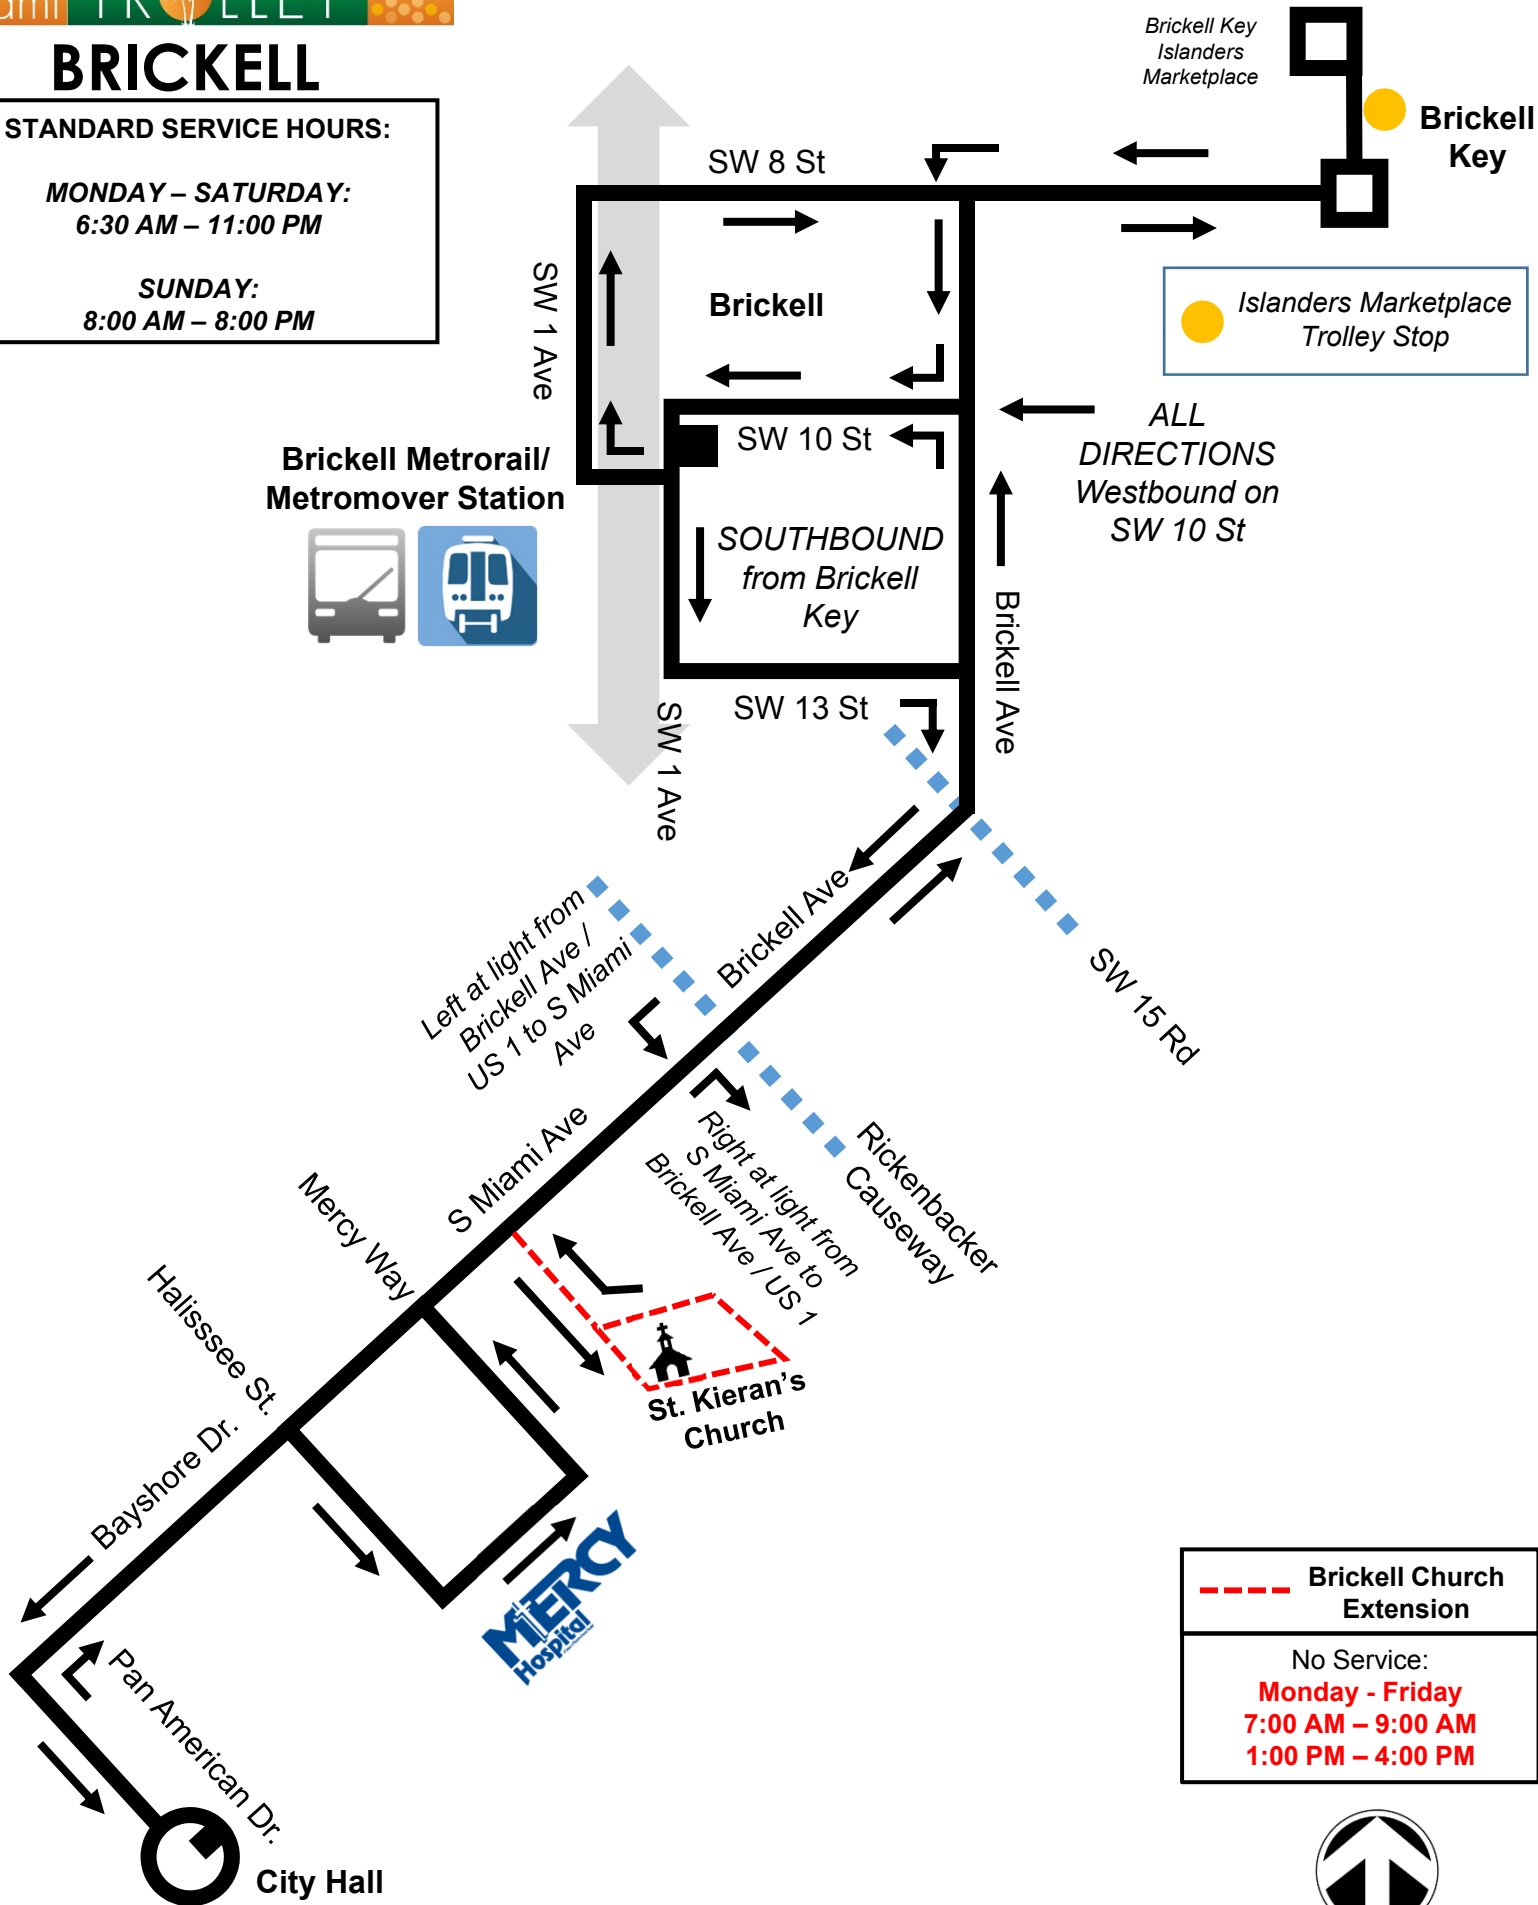

BRICKELL

STANDARD SERVICE HOURS:

MONDAY – SATURDAY:
6:30 AM – 11:00 PM

SUNDAY:
8:00 AM – 8:00 PM

**Brickell Metrorail/
Metromover Station**

ALL DIRECTIONS
Westbound on
SW 10 St

----- Brickell Church Extension

No Service:
Monday - Friday
7:00 AM – 9:00 AM
1:00 PM – 4:00 PM