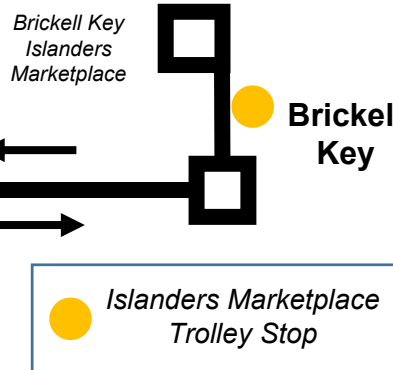

BRICKELL

STANDARD SERVICE HOURS:

MONDAY – SATURDAY:
6:30 AM – 11:00 PM

SUNDAY:
8:00 AM – 8:00 PM

**Brickell Metrorail/
Metromover Station**

ALL DIRECTIONS
Westbound on
SW 10 St

----- Brickell Church Extension